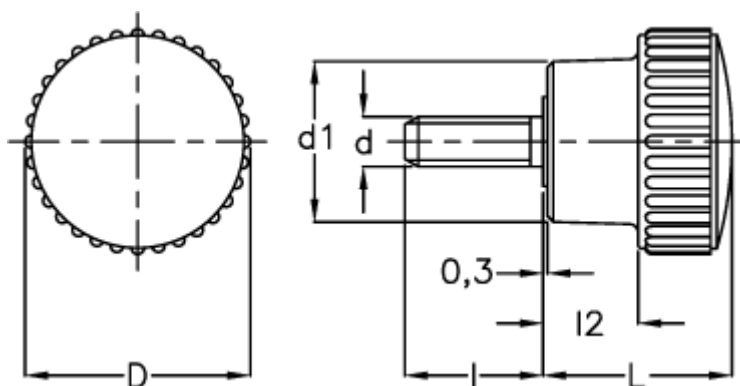

Data Sheet

Article number: 2302003211

Description: E+G Knurled grip knob
B.259/30 p-M8x25

Measures

D	=	31
d1	=	19
d 6g	=	M8
l	=	25
L	=	32
l2	=	17